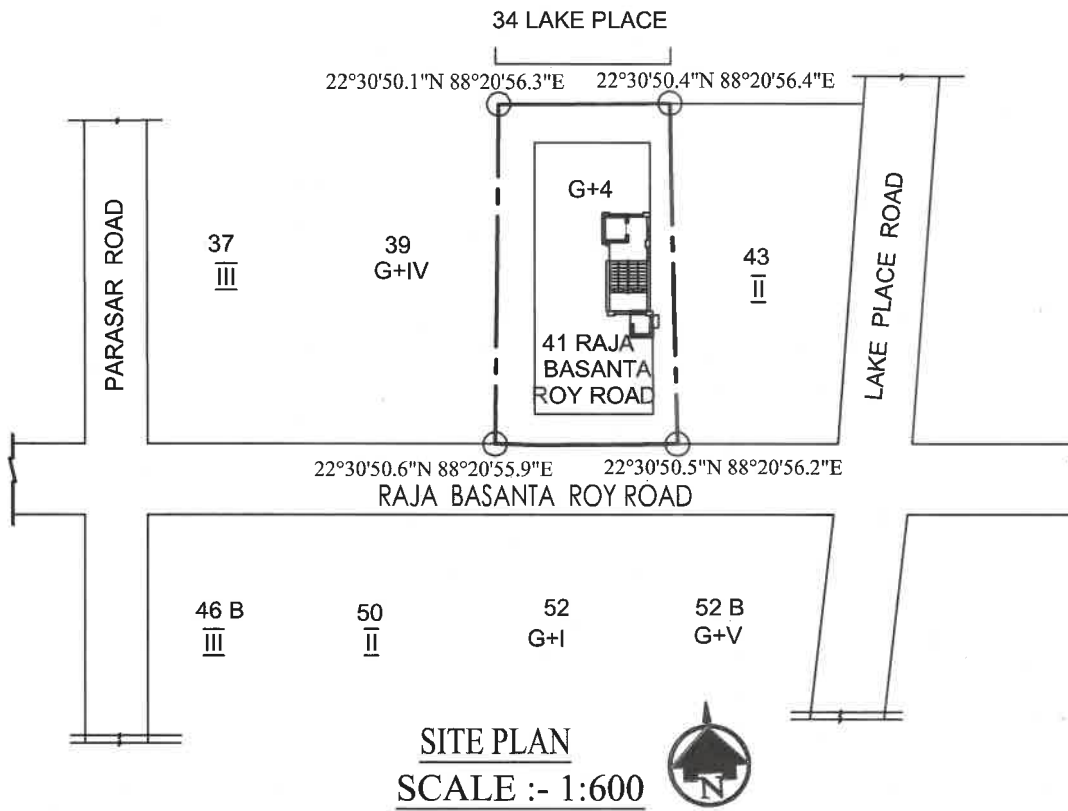

PREMISES NO. - 41, RAJA BASANTA ROY ROAD. KOLKATA-700 029.
WARD NO-87, BR. NO-VIII ,P.S.-TOLLYGUNNJ.

For Swastic Projects Pvt. Ltd.

11/11/11

Director