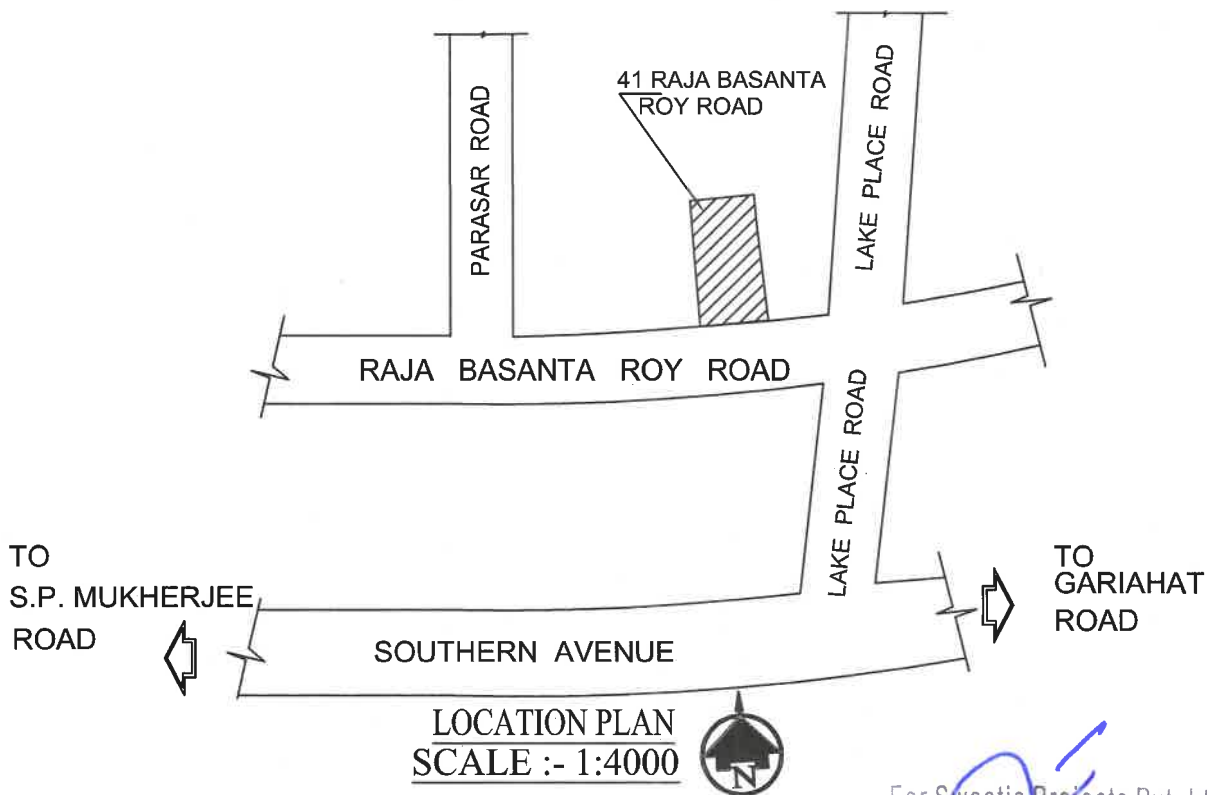

PREMISES NO. - 41, RAJA BASANTA ROY ROAD. KOLKATA-700 029.
WARD NO-87, BR. NO-VIII ,P.S.-TOLLYGUNNJ.

For Swastic Projects Pvt. Ltd.

11/11/11

Director